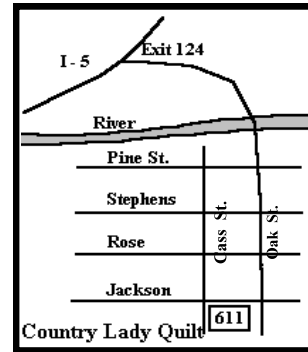

Roseburg, OR

Q

Est: 1983
**Country Lady
Quilt Shop
and Gallery**

611 & 613 SE Jackson St.
(541) 673-1007
cuntryldy@rosenet.net

Located in Historic Downtown Roseburg, Oregon

- Stop and Pet the Fabric
- Open Sisters Weekend
- Traveling - "Call", we will stay open
- 3 Gammill Long-arm Quilting Machines
- Statler Stitcher Long-Arm Gammill

Mon - Sat 10 - 5

www.countryladyquiltshop.com

Owner:
Charlie Weckerle