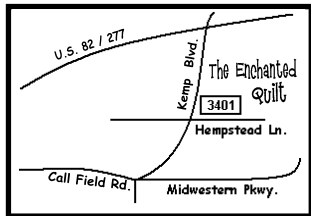

Wichita Falls, TX