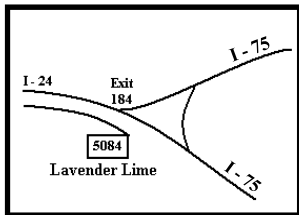

Mon - Fri
10:00 - 6:00
Sat
10:00 - 4:00

Quilting and Creative Sewing Center

"Home of Designs by Lavender Lime"

www.lavenderlimeinspires.com

5084 South Terrace,
Suite 11 37412
(423) 499-5282

*Great selection of fabrics,
books, patterns & more*